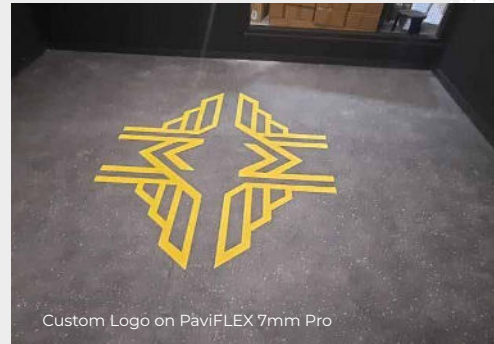

FROM THE GROUND UP

Many of our flooring options offer the chance for custom colours, designs and branding, whether that's functional markings and logos, custom layouts for turf tracks, or logos on weightlifting platforms.

Graphix platforms allow you to have a full length, full colour, images so you can create real visual impact.

Turf tracks can add an attractive visual element to a gym, especially if it is coordinated with the gym's color scheme and branding.

Graphix Platform

Custom Logo on Turf Track

Custom Logo on PaviFLEX 7mm Pro

EQUIPMENT

Brand plates are manufactured to meet the finishing touches of the gym and keep a consistent look, feel and and brand standard across different pieces of kit.