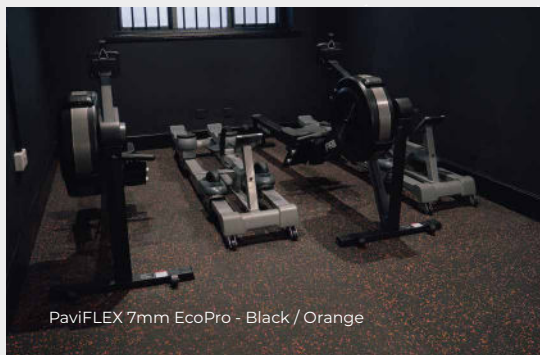

Let's get started...

INSPIRATION SLEEK AND ELITE

INSPIRATION

PLAYFUL & BOLD

INSPIRATION

IMMERSIVE & INDUSTRIAL

FRAMEWORK COLOUR PERSONALISATION

A colour can set the mood of a training space.